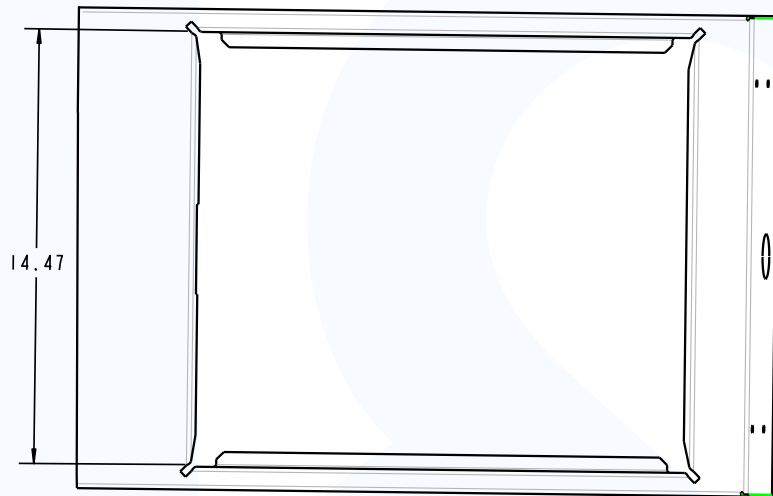

Specter -24 Base Compartment Dimensions

TOP DOWN VIEW

REAR VIEW

Ø 1.500, LASER CUT
KNOCKOUT, LEAVE ATTACHMENT
TOP AND BOTTOM

SIDE VIEW