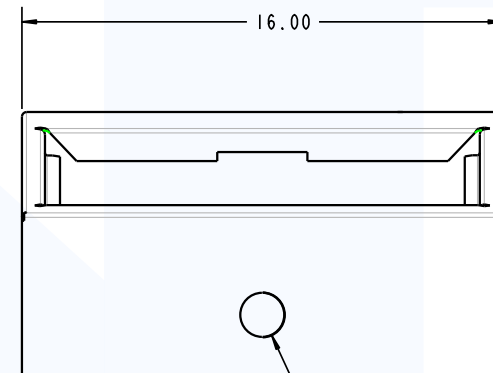

Specter -24 Base Compartment Dimensions

TOP DOWN VIEW

REAR VIEW

Ø 1.500, LASER CUT
KNOCKOUT, LEAVE ATTACHMENT
TOP AND BOTTOM

SIDE VIEW