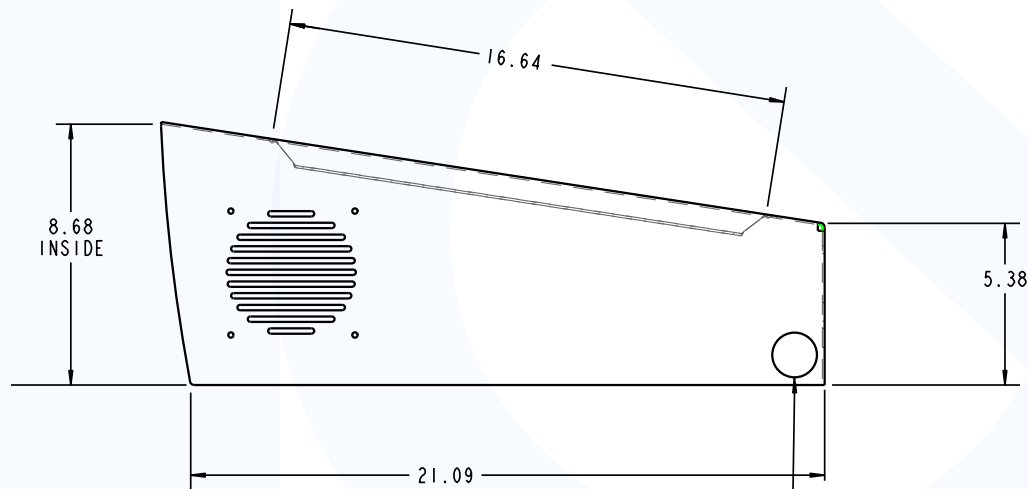

Specter -24 Base Compartment Dimensions

TOP DOWN VIEW

REAR VIEW

Ø 1.500, LASER CUT
KNOCKOUT, LEAVE ATTACHMENT
TOP AND BOTTOM

SIDE VIEW