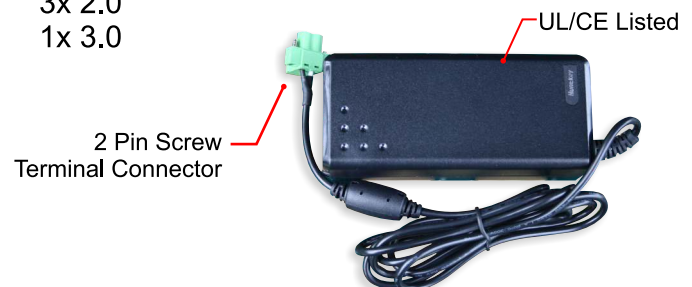

SRC RACK MOUNT SERIES

12" THRU 19" SIZE RANGE - PCAP TOUCH - J1900, I3/I5 CPUs

SRC Series Features:

- Size Range: 12", 15", 17", 19"
- Multi-touch PCAP Touch
- 19" Rack-mount Enclosure
- Surface Wall-mountable Also
- Intel J1900 Fanless CPU
- Intel i3/i5 CPU choices
- Integrated WiFi
- Threaded VESA Rear Mounting - 100mm
- Windows 7/10 Installed with Recovery DVD

TYPICAL I/O

Threaded
100MM VESA

Power Switch RS232 WiFi Audio In/Out LAN USB x4 (3x 2.0, 1x 3.0) VGA HDMI DC Power

SRC RACK MOUNT SERIES

12" THRU 19" SIZE RANGE - PCAP TOUCH - J1900, i3/i5 CPUs

CPU/PC Specifications, J1900 Fanless:

	Models:	All Sizes	
PC Configuration	CPU	Inter j1900 2.0GHz	
	Chipsets	Bay Trail-M/D	
	Memory	4GB DDR3	
	Harddisk	500G HDD	
	Graphics	HD Graphics	
	Lan	RTL 8111F 1000 Lan	
	Audio	RTL ALC662	
	IO/port		1 x VGA
			1 x HDMI
			2 x RS232
		3 x USB 2.0	
		1 x USB 3.0	
		1 x RJ-45	
		1 x WIFI	

Specifications subject to change - please inquire about critical specs before ordering

SRC RACK MOUNT SERIES

12" THRU 19" SIZE RANGE - PCAP TOUCH - J1900, I3/I5 CPUs

LCD/Touch Specifications:

		SRC-12	SRC-15	SRC-17	SRC-19
LCD	Led panel	12" LED	15" LED	17" LED	19" LED
	Aspect Ratio	4:3	4:3	5:4	5:4
	Resolution	800x600	1024x768	1280x1024	1280x1024
	Brightness	400cd/m2	300cd/m2	300cd/m2	300cd/m2
	Contrast	800:1	1000:1	1000:1	1000:1
	Display color	262K/16.2M	16.2M	16.2M	16.2M
	Surface	3H	3H	3H	3H
	Response time	20/10	35ms	35ms	35ms
	Pixel Pitch	0.3075x0.3075mm	0.297x0.297mm	0.297x0.297mm	0.297x0.297mm
	Viewing Angle	80/80/60/80	85/85/85/85	85/85/80/80	85/85/80/80
Touch Screen	Type	Capacitive touch			
	Response Time	10PT: 80Hz			
	Surface	6H			
	Durability	>300,000,000 times			
	Transparency	90%			
Enviromental	Operation temp	0C - 60C	0C - 60C	0C - 60C	0C - 60C
	Storage Temp	-20C - 80C	-20C - 80C	-20C - 80C	-20C - 80C
	Humidity	10- 95%@40C	10- 95%@40C	10- 95%@40C	10- 95%@40C
Dimension	Dimension	482 x 265.5 x 56mm	482 x 310 x 56mm	482 x 354.6 x 56mm	482 x 399 x 56mm