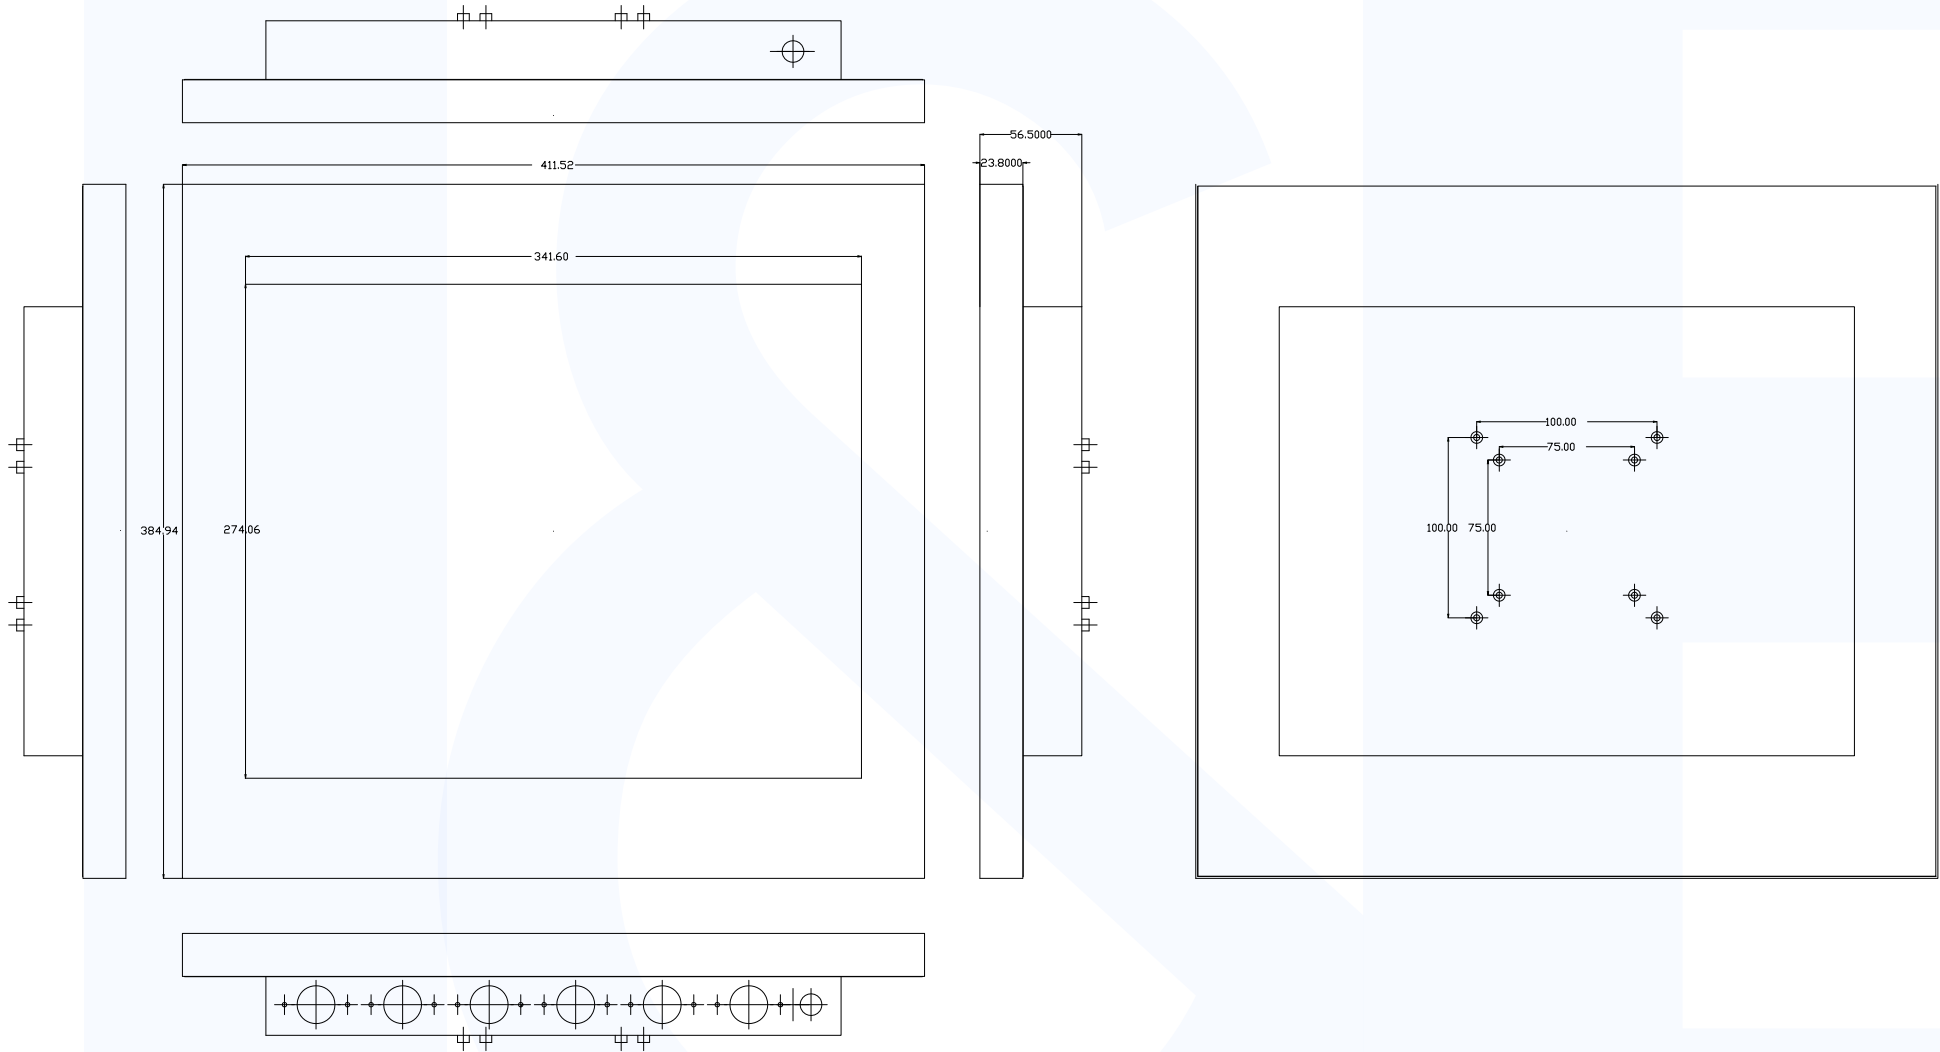

# INSS-17 - 17" IP-67 AIO

Dimensions in mm